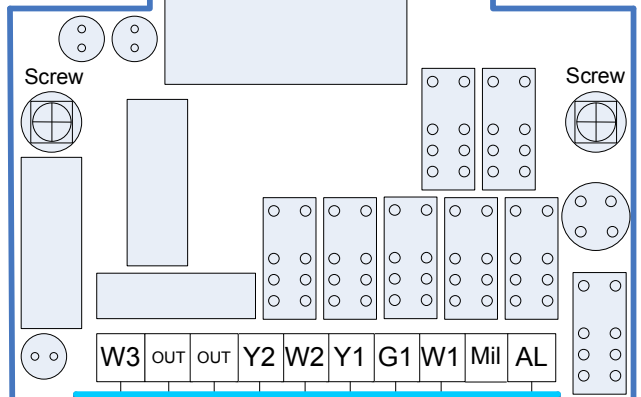

## Connections for Alarm inputs and outputs

To Phone Jack  
 Red  
 Green

This contact closes via a command from remote telephone

Transformer # PTD2420 (see accessories)

This contact closes upon an alarm condition such as Hi or Lo temperature

When this input is closed (shorted) an alarm is initiated and dial-out will commence

System Fault input

 Doylestown, PA 18901 USA Phone: 215-766 1487 - Fax: 215-766 1493 Email: info@scillc.com Web: www.scillc.com	Title: <b>CEO-24-HC22<sup>®</sup></b>			Print name: CEO-24	Drawn :
				Checksum: 6675	Checked :
				Software name:	Approved :Ricardo
	Date: <b>09 Jan 2007</b>	No.	Revision	Date	File name : CEO-24-HC22