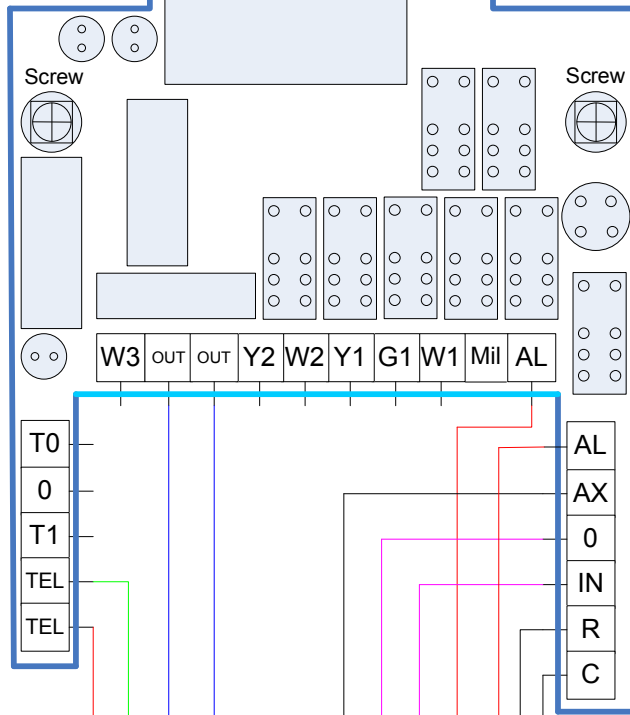

Connections for Alarm inputs and outputs

Transformer # PTD2420 (see accessories)

To Phone Jack
 Red
 Green

This contact closes via a command from remote telephone

This contact closes upon an alarm condition such as Hi or Lo temperature

When this input is closed (shorted) an alarm is initiated and dial-out will commence

System Fault input

 Doylestown, PA 18901 USA Phone: 215-766 1487 - Fax: 215-766 1493 Email: info@scillc.com Web: www.scillc.com	Title: CEO-24-HC22[®]			Print name: CEO-24	Drawn :
	Date: 09 Jan 2007			Checksum: 6675	Checked :
	No.	Revision	Date	Software name:	Approved :Ricardo
				File name : CEO-24-HC22	