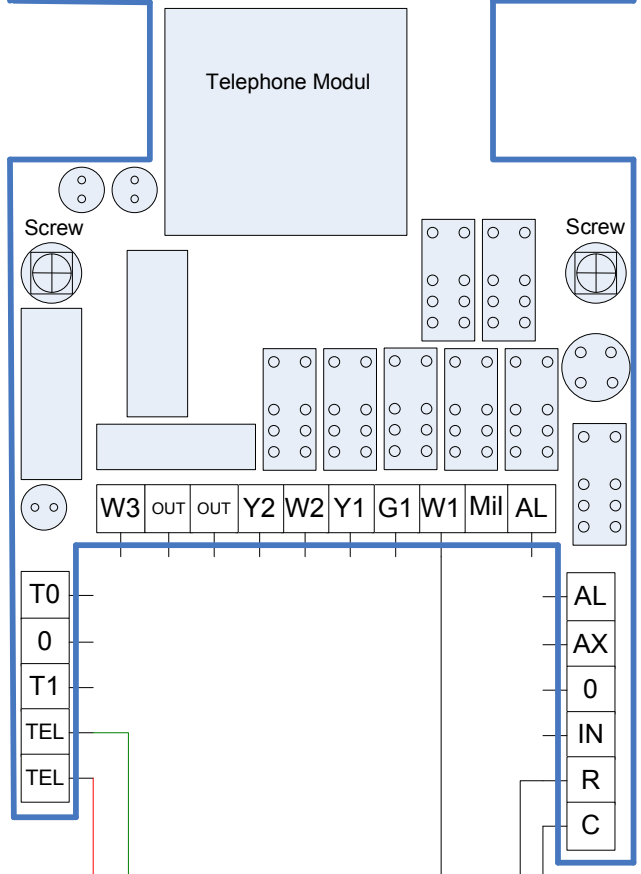

### Electric Baseboard heat Control with CEO

To Phone Jack  
 Red  
 Green

24 Volt Supply Transformer      Accessory # PTD 2420  
 To Electrical panel relays      Accessory # RC840